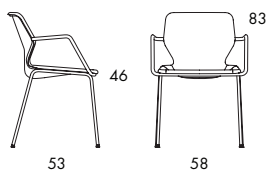

O48 4.1 kg | 0.29 m³/pc 

O48A 5.45 kg | 0.36 m³/2 pcs 

STACKABLE CHAIR | ARMCHAIR. Seat shell in 100% hot-moulded polyester form felt. The inside of the form felt shell can be laminated with microfibre Plain, Melange/Dinamica, Waterborn/Kvadrat or leather as per colour chart. 6a. Frame in chrome-plated (chrome III) or black-painted steel. With or without arms. Flexible feet in acetal plastic.

O48 4.1 kg | 0.29 m³/pc 

	O48
Seat height	46
Overall height	83
Overall width	53
Seat depth	44
Overall depth	53
Weight, kg	4.1
Cbm	0.29/pcs
Cbm	0.38/4 pcs

O48A 5.45 kg | 0.36 m³/2 pcs 

O48A

Seat height	46
Overall height	83
Overall width	58
Seat depth	44
Overall depth	53
Weight, kg	5.45
Cbm	0.36/2 pcs
Cbm	0.38/4 pcs
Cbm	1.2/14 pcs