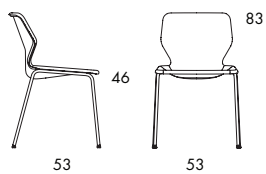

O48 4.1 kg | 0.29 m³/pc 

O48A 5.45 kg | 0.36 m³/2 pcs 

STACKABLE CHAIR | ARMCHAIR. Seat shell in 100% hot-moulded polyester form felt. The inside of the form felt shell can be laminated with microfibre Plain, Melange/Dinamica, Waterborn/Kvadrat or leather as per colour chart. 6a. Frame in chrome-plated (chrome III) or black-painted steel. With or without arms. Flexible feet in acetal plastic.

O48 4.1 kg | 0.29 m³/pc 

	O48
Seat height	46
Overall height	83
Overall width	53
Seat depth	44
Overall depth	53
Weight, kg	4.1
Cbm	0.29/pcs
Cbm	0.38/4 pcs

O48A 5.45 kg | 0.36 m³/2 pcs 

O48A

Seat height	46
Overall height	83
Overall width	58
Seat depth	44
Overall depth	53
Weight, kg	5.45
Cbm	0.36/2 pcs
Cbm	0.38/4 pcs
Cbm	1.2/14 pcs