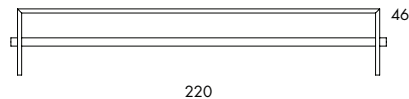

180x70 | 200x80 | 250x80 | 250x90 | 170x38 | 220x38 | 150x38

L23

TABLE | BENCH | COFFEE TABLE. Solid wood, high-pressure laminate on plywood, painted MDF or Valchromat. Stainless steel foot rest. For indoor use.

We customize Ping-Pong tables and benches. Other sizes, height, materials and colours are available.

L23 Table
 Table height 72
 Area tabletop 180x70/200x80/250x80/250x90

L23 Bench
 Seat height 46
 Area 150x38/170x38/220x38