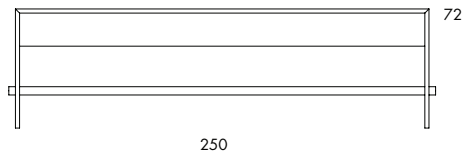

180x70 | 200x80 | 250x80 | 250x90 | 170x38 | 220x38 | 150x38

L23

TABLE | BENCH | COFFEE TABLE. Solid wood, high-pressure laminate on plywood, painted MDF or Valchromat. Stainless steel foot rest. For indoor use.

We customize Ping-Pong tables and benches. Other sizes, height, materials and colours are available.

L23 Table
 Table height 72
 Area tabletop 180x70/200x80/250x80/250x90

L23 Bench
 Seat height 46
 Area 150x38/170x38/220x38