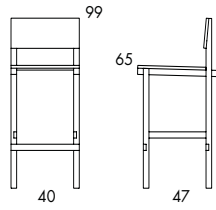

**○190**

**○191-65**

**○191-82**

**CHAIR.** Frame of solid beech wood. Seat and back in pine plywood lacquered in tinted colours as per cc. 10. The tinted lacquer is applied by hand, which makes each Röhsska unique. Plastic foot.

	<b>○190</b>		<b>○191-65</b>		<b>○191-82</b>
Seat height	45	Seat height	65	Seat height	82
Overall height	83	Overall height	99	Overall height	106
Seat width	40	Seat width	40	Seat width	40
Overall width	40	Overall width	40	Overall width	40
Seat depth	40	Seat depth	40	Seat depth	40
Overall depth	46	Overall depth	47	Overall depth	47