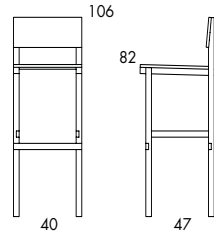

**○190**

**○191-65**

**○191-82**

**CHAIR.** Frame of solid beech wood. Seat and back in pine plywood lacquered in tinted colours as per cc. 10. The tinted lacquer is applied by hand, which makes each Röhsska unique. Plastic foot.

	<b>○190</b>		<b>○191-65</b>		<b>○191-82</b>
Seat height	45	Seat height	65	Seat height	82
Overall height	83	Overall height	99	Overall height	106
Seat width	40	Seat width	40	Seat width	40
Overall width	40	Overall width	40	Overall width	40
Seat depth	40	Seat depth	40	Seat depth	40
Overall depth	46	Overall depth	47	Overall depth	47