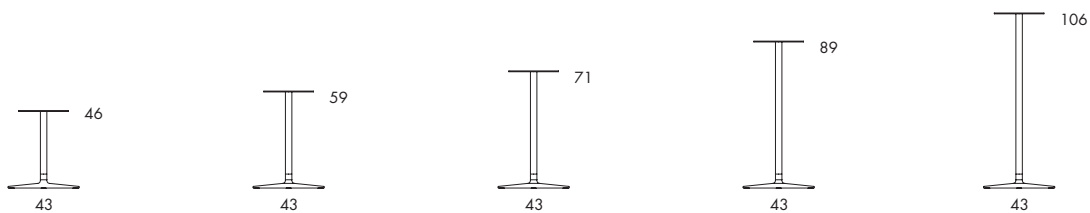

**L32** 13.5-27.5 kg | 0.054-0.15 m³/pc

**TABLE.** For indoor or outdoor use. Footplate in die-cast, tumble-polished aluminium. Pedestal L31 in natural anodised or black aluminium. Tabletop in white compact laminate with black core, thickness 12 mm, rounded edges. 70x140 has two frames. Foot 43x43 cm.

	<b>L32</b>
Table height	50/60/72/90/107
Table top	Ø60/Ø75/Ø90
Area tabletop	50x50/70x70/70x140
Footplate	43x43
Weight, kg	13.5-27.5
Cbm	0.054-0.15

**L31** 8.8–11.2 kg | 0.023–0.025 m<sup>3</sup>/pc

**PEDESTAL.** For indoor and outdoor use. Footplate in die-cast, tumble-polished aluminium. Pedestal in natural anodised aluminium. Foot 43x43 cm. Pedestal 4x4 cm.

	<b>L31</b>
Footplate	43x43
Pedestal height	46/59/71/89/106
Weight, kg	8.8-11.2
Cbm	0.023-0.025