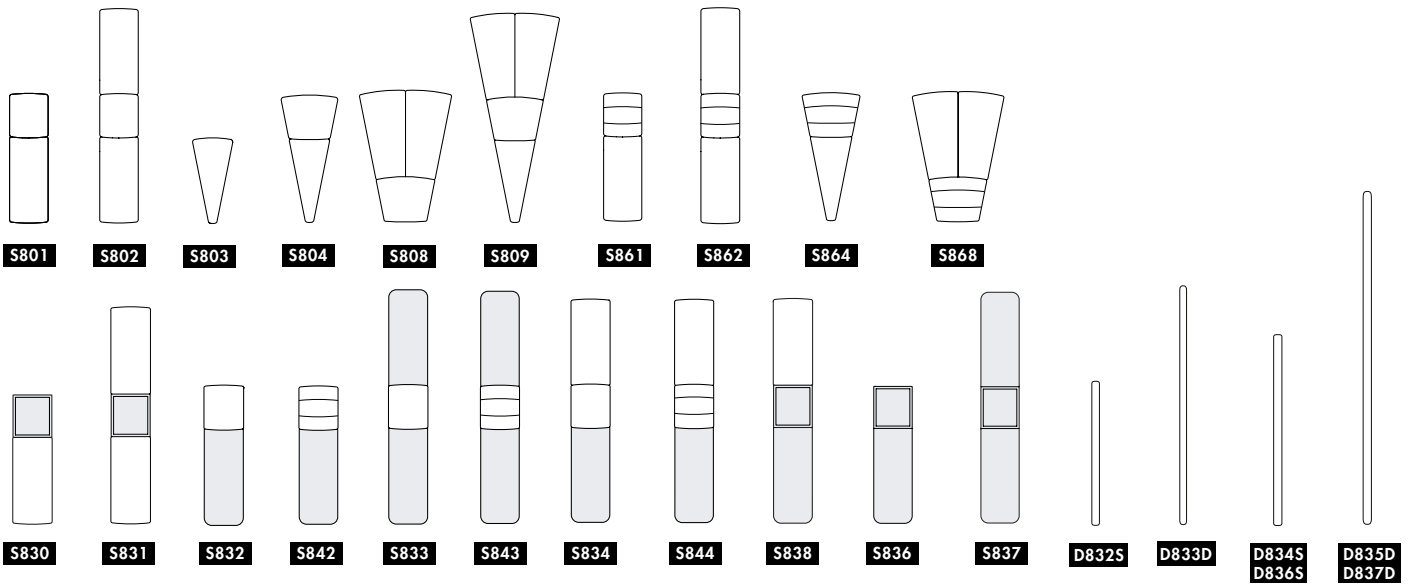

**S836**

|                |      |
|----------------|------|
| Overall height | 79   |
| Overall width  | 26-∞ |
| Overall depth  | 92   |

**S837**

|                |      |
|----------------|------|
| Overall height | 72   |
| Overall width  | 26-∞ |
| Overall depth  | 156  |

**S844**

|                |      |
|----------------|------|
| Seat height    | 40   |
| Overall height | 117  |
| Seat width     | 26-∞ |
| Overall width  | 26-∞ |
| Seat depth     | 59   |
| Overall depth  | 150  |

**S842**

|                |      |
|----------------|------|
| Seat height    | 40   |
| Overall height | 117  |
| Overall width  | 26-∞ |
| Overall depth  | 93   |

**S843**

|                |      |
|----------------|------|
| Seat height    | 40   |
| Overall height | 117  |
| Overall width  | 26-∞ |
| Overall depth  | 156  |

|               |             |               |             |               |    |
|---------------|-------------|---------------|-------------|---------------|----|
| <b>D850</b>   | <b>D851</b> | <b>D852</b>   | <b>D860</b> | <b>D860</b>   |    |
| Overall width | 29          | Overall width | 37          | Overall width | 36 |
| Overall depth | 27          | Overall depth | 34          | Overall depth | 38 |
|               |             |               | Diameter    | 80            |    |