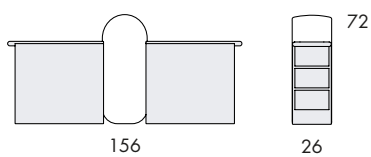

**S831**

|                |      |
|----------------|------|
| Seat height    | 40   |
| Overall height | 79   |
| Seat width     | 26-∞ |
| Overall width  | 26-∞ |
| Seat depth     | 2x59 |
| Overall depth  | 150  |

**S838**

|                |      |
|----------------|------|
| Seat height    | 40   |
| Overall height | 79   |
| Seat width     | 26-∞ |
| Overall width  | 26-∞ |
| Seat depth     | 59   |
| Overall depth  | 150  |

**S834**

|                |      |
|----------------|------|
| Seat height    | 40   |
| Overall height | 72   |
| Seat width     | 26-∞ |
| Overall width  | 26-∞ |
| Seat depth     | 59   |
| Overall depth  | 150  |

**S832**

|                |      |
|----------------|------|
| Overall height | 72   |
| Overall width  | 26-∞ |
| Overall depth  | 93   |

**S833**

|                |      |
|----------------|------|
| Overall height | 72   |
| Overall width  | 26-∞ |
| Overall depth  | 156  |