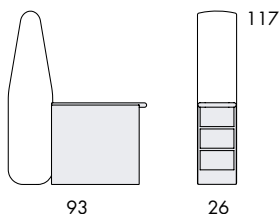

**S834**

|                |      |
|----------------|------|
| Seat height    | 40   |
| Overall height | 72   |
| Seat width     | 26-∞ |
| Overall width  | 26-∞ |
| Seat depth     | 59   |
| Overall depth  | 150  |

**S832**

|                |      |
|----------------|------|
| Overall height | 72   |
| Overall width  | 26-∞ |
| Overall depth  | 93   |

**S833**

|                |      |
|----------------|------|
| Overall height | 72   |
| Overall width  | 26-∞ |
| Overall depth  | 156  |

**S836**

|                |      |
|----------------|------|
| Overall height | 79   |
| Overall width  | 26-∞ |
| Overall depth  | 92   |

**S837**

|                |      |
|----------------|------|
| Overall height | 72   |
| Overall width  | 26-∞ |
| Overall depth  | 156  |

**S844**

|                |      |
|----------------|------|
| Seat height    | 40   |
| Overall height | 117  |
| Seat width     | 26-∞ |
| Overall width  | 26-∞ |
| Seat depth     | 59   |
| Overall depth  | 150  |