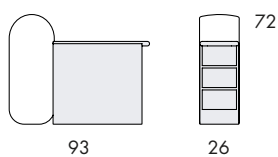

**S830**

|                |      |
|----------------|------|
| Seat height    | 40   |
| Overall height | 79   |
| Seat width     | 26-∞ |
| Overall width  | 26-∞ |
| Seat depth     | 59   |
| Overall depth  | 86   |

**S831**

|                |      |
|----------------|------|
| Seat height    | 40   |
| Overall height | 79   |
| Seat width     | 26-∞ |
| Overall width  | 26-∞ |
| Seat depth     | 2x59 |
| Overall depth  | 150  |

**S838**

|                |      |
|----------------|------|
| Seat height    | 40   |
| Overall height | 79   |
| Seat width     | 26-∞ |
| Overall width  | 26-∞ |
| Seat depth     | 59   |
| Overall depth  | 150  |

**S834**

|                |      |
|----------------|------|
| Seat height    | 40   |
| Overall height | 72   |
| Seat width     | 26-∞ |
| Overall width  | 26-∞ |
| Seat depth     | 59   |
| Overall depth  | 150  |