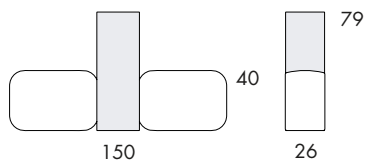

**SECTION SOFA | WORKSTATION | ARMCHAIR.** Frame of wood. Moulded polyurethane foam with fabric or leather cover. Plastic feet. Built-in connection fitting. BOB JOB contains a selection of Bob's modules and additional screen walls clad in fabric or leather. Seat shelf, back shelf, table tops and knob in solid wood. Electrical socket, USB socket. Lamps, BOB LIGHT. Base in black lacquered wood +6 cm gives seat height 46 cm. If a fabric/color option is used for fewer than 4 modules for a multicolored BOB Job the option is regarded as one fabric type higher. For different fabrics in seat and back the higher fabric price applies.

**S830**

|                |      |
|----------------|------|
| Seat height    | 40   |
| Overall height | 79   |
| Seat width     | 26-∞ |
| Overall width  | 26-∞ |
| Seat depth     | 59   |
| Overall depth  | 86   |

**S831**

|                |      |
|----------------|------|
| Seat height    | 40   |
| Overall height | 79   |
| Seat width     | 26-∞ |
| Overall width  | 26-∞ |
| Seat depth     | 2x59 |
| Overall depth  | 150  |

**S838**

|                |      |
|----------------|------|
| Seat height    | 40   |
| Overall height | 79   |
| Seat width     | 26-∞ |
| Overall width  | 26-∞ |
| Seat depth     | 59   |
| Overall depth  | 150  |