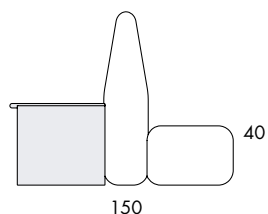

**S838**

|                |      |
|----------------|------|
| Seat height    | 40   |
| Overall height | 79   |
| Seat width     | 26-∞ |
| Overall width  | 26-∞ |
| Seat depth     | 59   |
| Overall depth  | 150  |

**S834**

|                |      |
|----------------|------|
| Seat height    | 40   |
| Overall height | 72   |
| Seat width     | 26-∞ |
| Overall width  | 26-∞ |
| Seat depth     | 59   |
| Overall depth  | 150  |

**S832**

|                |      |
|----------------|------|
| Overall height | 72   |
| Overall width  | 26-∞ |
| Overall depth  | 93   |

**S833**

|                |      |
|----------------|------|
| Overall height | 72   |
| Overall width  | 26-∞ |
| Overall depth  | 156  |

**S836**

|                |      |
|----------------|------|
| Overall height | 79   |
| Overall width  | 26-∞ |
| Overall depth  | 92   |

**S837**

|                |      |
|----------------|------|
| Overall height | 72   |
| Overall width  | 26-∞ |
| Overall depth  | 156  |