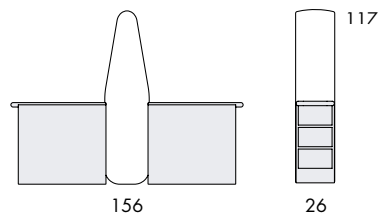

S843

Seat height	40
Overall height	117
Overall width	26-∞
Overall depth	156