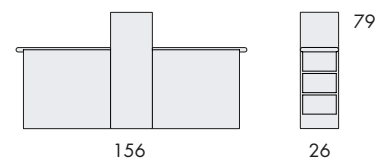

**S838**

|                |      |
|----------------|------|
| Seat height    | 40   |
| Overall height | 79   |
| Seat width     | 26-∞ |
| Overall width  | 26-∞ |
| Seat depth     | 59   |
| Overall depth  | 150  |

**S834**

|                |      |
|----------------|------|
| Seat height    | 40   |
| Overall height | 72   |
| Seat width     | 26-∞ |
| Overall width  | 26-∞ |
| Seat depth     | 59   |
| Overall depth  | 150  |

**S832**

|                |      |
|----------------|------|
| Overall height | 72   |
| Overall width  | 26-∞ |
| Overall depth  | 93   |

**S833**

|                |      |
|----------------|------|
| Overall height | 72   |
| Overall width  | 26-∞ |
| Overall depth  | 156  |

**S836**

|                |      |
|----------------|------|
| Overall height | 79   |
| Overall width  | 26-∞ |
| Overall depth  | 92   |

**S837**

|                |      |
|----------------|------|
| Overall height | 72   |
| Overall width  | 26-∞ |
| Overall depth  | 156  |