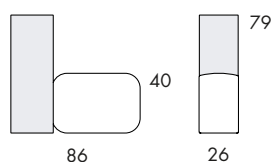

**SECTION SOFA | WORKSTATION | ARMCHAIR.** Frame of wood. Moulded polyurethane foam with fabric or leather cover. Plastic feet. Built-in connection fitting. BOB JOB contains a selection of Bob's modules and additional screen walls clad in fabric or leather. Seat shelf, back shelf, table tops and knob in solid wood. Electrical socket, USB socket. Lamps, BOB LIGHT. Base in black lacquered wood +6 cm gives seat height 46 cm. If a fabric/color option is used for fewer than 4 modules for a multicolored BOB Job the option is regarded as one fabric type higher. For different fabrics in seat and back the higher fabric price applies.

**S830**

|                |      |
|----------------|------|
| Seat height    | 40   |
| Overall height | 79   |
| Seat width     | 26-∞ |
| Overall width  | 26-∞ |
| Seat depth     | 59   |
| Overall depth  | 86   |

**S838**

|                |      |
|----------------|------|
| Seat height    | 40   |
| Overall height | 79   |
| Seat width     | 26-∞ |
| Overall width  | 26-∞ |
| Seat depth     | 59   |
| Overall depth  | 150  |

|               |             |               |             |               |    |
|---------------|-------------|---------------|-------------|---------------|----|
| <b>D850</b>   | <b>D851</b> | <b>D852</b>   | <b>D860</b> | <b>D860</b>   |    |
| Overall width | 29          | Overall width | 37          | Overall width | 36 |
| Overall depth | 27          | Overall depth | 34          | Overall depth | 38 |
|               |             |               | Diameter    | 80            |    |