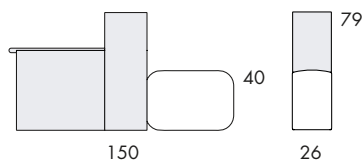

BOB JOB can be built in endless combinations. Use the BOB JOB Planner available on our website to create your desired variant and attach the illustration in the order. [Follow the link to BOB JOB planner here.](#)

**S830**

|                |      |
|----------------|------|
| Seat height    | 40   |
| Overall height | 79   |
| Seat width     | 26-∞ |
| Overall width  | 26-∞ |
| Seat depth     | 59   |
| Overall depth  | 86   |

**S831**

|                |      |
|----------------|------|
| Seat height    | 40   |
| Overall height | 79   |
| Seat width     | 26-∞ |
| Overall width  | 26-∞ |
| Seat depth     | 2x59 |
| Overall depth  | 150  |

**S838**

|                |      |
|----------------|------|
| Seat height    | 40   |
| Overall height | 79   |
| Seat width     | 26-∞ |
| Overall width  | 26-∞ |
| Seat depth     | 59   |
| Overall depth  | 150  |