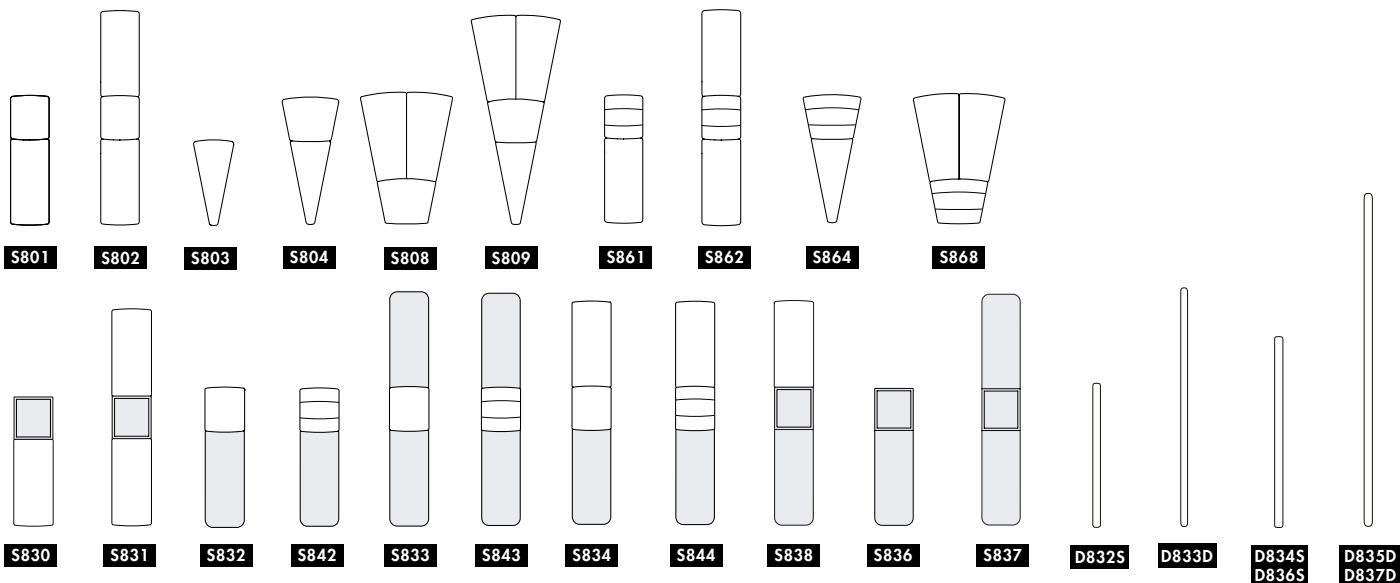

**S830**

|                |      |
|----------------|------|
| Seat height    | 40   |
| Overall height | 79   |
| Seat width     | 26-∞ |
| Overall width  | 26-∞ |
| Seat depth     | 59   |
| Overall depth  | 86   |

**S831**

|                |      |
|----------------|------|
| Seat height    | 40   |
| Overall height | 79   |
| Seat width     | 26-∞ |
| Overall width  | 26-∞ |
| Seat depth     | 2x59 |
| Overall depth  | 150  |

**S838**

|                |      |
|----------------|------|
| Seat height    | 40   |
| Overall height | 79   |
| Seat width     | 26-∞ |
| Overall width  | 26-∞ |
| Seat depth     | 59   |
| Overall depth  | 150  |

|               |             |               |             |               |    |
|---------------|-------------|---------------|-------------|---------------|----|
| <b>D850</b>   | <b>D851</b> | <b>D852</b>   | <b>D860</b> | <b>D860</b>   |    |
| Overall width | 29          | Overall width | 37          | Overall width | 36 |
| Overall depth | 27          | Overall depth | 34          | Overall depth | 38 |
|               |             |               | Diameter    | 80            |    |