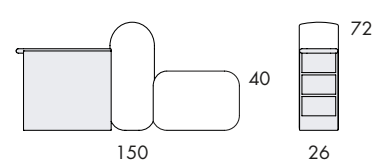

**S830**

|                |      |
|----------------|------|
| Seat height    | 40   |
| Overall height | 79   |
| Seat width     | 26-∞ |
| Overall width  | 26-∞ |
| Seat depth     | 59   |
| Overall depth  | 86   |

**S831**

|                |      |
|----------------|------|
| Seat height    | 40   |
| Overall height | 79   |
| Seat width     | 26-∞ |
| Overall width  | 26-∞ |
| Seat depth     | 2x59 |
| Overall depth  | 150  |

**S838**

|                |      |
|----------------|------|
| Seat height    | 40   |
| Overall height | 79   |
| Seat width     | 26-∞ |
| Overall width  | 26-∞ |
| Seat depth     | 59   |
| Overall depth  | 150  |

**S834**

|                |      |
|----------------|------|
| Seat height    | 40   |
| Overall height | 72   |
| Seat width     | 26-∞ |
| Overall width  | 26-∞ |
| Seat depth     | 59   |
| Overall depth  | 150  |