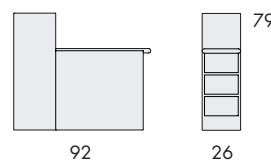

**S838**

|                |      |
|----------------|------|
| Seat height    | 40   |
| Overall height | 79   |
| Seat width     | 26-∞ |
| Overall width  | 26-∞ |
| Seat depth     | 59   |
| Overall depth  | 150  |

**S834**

|                |      |
|----------------|------|
| Seat height    | 40   |
| Overall height | 72   |
| Seat width     | 26-∞ |
| Overall width  | 26-∞ |
| Seat depth     | 59   |
| Overall depth  | 150  |

**S832**

|                |      |
|----------------|------|
| Overall height | 72   |
| Overall width  | 26-∞ |
| Overall depth  | 93   |

**S833**

|                |      |
|----------------|------|
| Overall height | 72   |
| Overall width  | 26-∞ |
| Overall depth  | 156  |

**S836**

|                |      |
|----------------|------|
| Overall height | 79   |
| Overall width  | 26-∞ |
| Overall depth  | 92   |

**S837**

|                |      |
|----------------|------|
| Overall height | 72   |
| Overall width  | 26-∞ |
| Overall depth  | 156  |