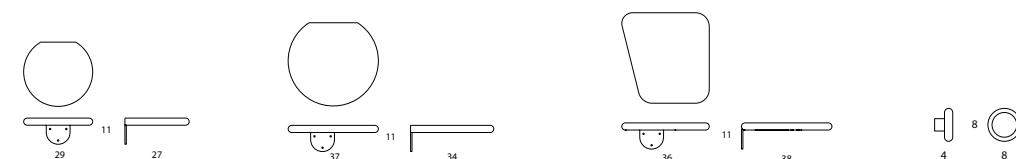

S830	S831	S831	S838	S834
Seat height 40 Overall height 79 Seat width 26-∞ Overall width 26-∞ Seat depth 59 Overall depth 86	Seat height 40 Overall height 79 Seat width 26-∞ Overall width 26-∞ Seat depth 2x59 Overall depth 150	Seat height 40 Overall height 79 Seat width 26-∞ Overall width 26-∞ Seat depth 59 Overall depth 150	Seat height 40 Overall height 79 Seat width 26-∞ Overall width 26-∞ Seat depth 59 Overall depth 150	Seat height 40 Overall height 72 Seat width 26-∞ Overall width 26-∞ Seat depth 59 Overall depth 150

S832	S833	S833	S836	S837
Overall height 72 Overall width 26-∞ Overall depth 93	Overall height 72 Overall width 26-∞ Overall depth 156	Overall height 72 Overall width 26-∞ Overall depth 156	Overall height 79 Overall width 26-∞ Overall depth 92	Overall height 72 Overall width 26-∞ Overall depth 156

SECTION SOFA | WORKSTATION | ARMCHAIR. Frame of wood. Moulded polyurethane foam with fabric or leather cover. Plastic feet. Built-in connection fitting. BOB JOB contains a selection of Bob's modules fitting and additional screen walls clad in fabric or leather. Seat shelf, back shelf, table tops and knob in solid wood. Electrical socket, USB socket. Lamps, BOB LIGHT, in cooperation with Zero Lighting. Base in black lacquered wood +6 cm gives seat height 46 cm. At least 4 modules per fabric/color are required for multicolored BOB, for different fabrics in seat and back the higher fabric price applies. Fabrics and Leather approved for BOB see BOB fabric list on page 25.

D836S	S836S	D837D	S837D
Overall height	117	Overall height	117
Overall width	5	Overall width	5
Overall depth	115	Overall depth	200

D850	D850	D851	D851	D852	D852	D860	D860
Overall width	29	Overall width	37	Overall width	36	Diameter	8Ø
Overall depth	27	Overall depth	34	Overall depth	38		