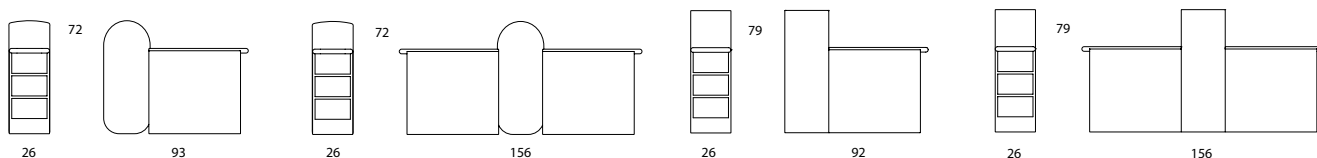

S830	S831	S831	S838	S834
Seat height 40 Overall height 79 Seat width 26-∞ Overall width 26-∞ Seat depth 59 Overall depth 86	Seat height 40 Overall height 79 Seat width 26-∞ Overall width 26-∞ Seat depth 2x59 Overall depth 150	Seat height 40 Overall height 79 Seat width 26-∞ Overall width 26-∞ Seat depth 59 Overall depth 150	Seat height 40 Overall height 79 Seat width 26-∞ Overall width 26-∞ Seat depth 59 Overall depth 150	Seat height 40 Overall height 72 Seat width 26-∞ Overall width 26-∞ Seat depth 59 Overall depth 150

S832	S833	S833	S836	S837
Overall height 72 Overall width 26-∞ Overall depth 93	Overall height 72 Overall width 26-∞ Overall depth 156	Overall height 72 Overall width 26-∞ Overall depth 156	Overall height 79 Overall width 26-∞ Overall depth 92	Overall height 72 Overall width 26-∞ Overall depth 156

SECTION SOFA | WORKSTATION | ARMCHAIR. Frame of wood. Moulded polyurethane foam with fabric or leather cover. Plastic feet. Built-in connection fitting. BOB JOB contains a selection of Bob's modules fitting and additional screen walls clad in fabric or leather. Seat shelf, back shelf, table tops and knob in solid wood. Electrical socket, USB socket. Lamps, BOB LIGHT, in cooperation with Zero Lighting. Base in black lacquered wood +6 cm gives seat height 46 cm. At least 4 modules per fabric/color are required for multicolored BOB, for different fabrics in seat and back the higher fabric price applies. Fabrics and Leather approved for BOB see BOB fabric list on page 25.

D836S	S836S	D837D	S837D
Overall height	117	Overall height	117
Overall width	5	Overall width	5
Overall depth	115	Overall depth	200

D850	D850	D851	D851	D852	D852	D860	D860
Overall width	29	Overall width	37	Overall width	36	Diameter	8Ø
Overall depth	27	Overall depth	34	Overall depth	38		