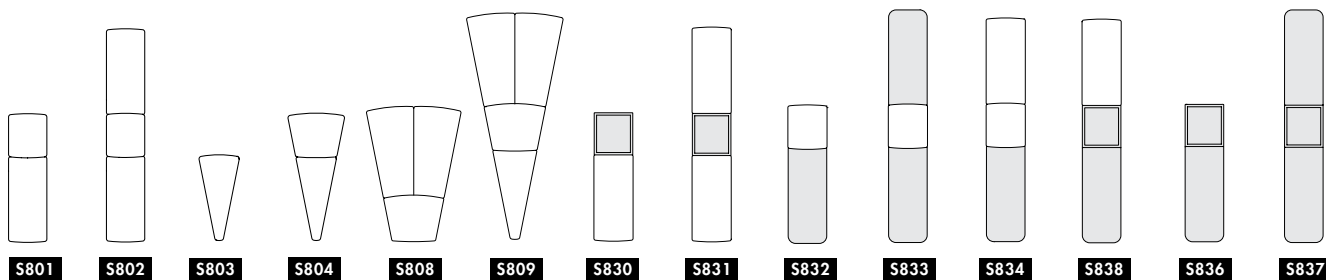

D832S	S832S	D833D	S833D	D834S	S834S	D835D	S835D
Overall height	71	Overall height	71	Overall height	81	Overall height	81
Overall width	5	Overall width	5	Overall width	5	Overall width	5
Overall depth	87	Overall depth	144	Overall depth	115	Overall depth	201