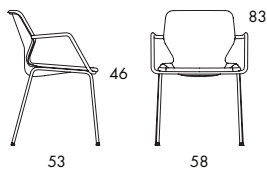

O49 4.65 kg | 0.29 m³/pc

O49A 4.95 kg | 0.36 m³/2 pcs

STACKABLE CHAIR | ARMCHAIR. Seat shell in vacuum-formed ABS-plastic. Chrome-plated steel frame (chrome III). With or without arms. Flexible feet in acetal plastic.

O49 4.65 kg | 0.29 m³/pc 

	O49
Seat height	46
Overall height	83
Seat width	50
Overall width	53
Seat depth	44
Overall depth	53
Weight, kg	4.65
Cbm	0.29/pcs
Cbm	0.38/4 pcs

O49A 4.95 kg | 0.36 m³/2 pcs 

O49A	
Seat height	46
Overall height	83
Seat width	50
Overall width	58
Seat depth	44
Overall depth	53
Weight, kg	4.95
Cbm	0.36/2 pcs
Cbm	0.38/4 pcs