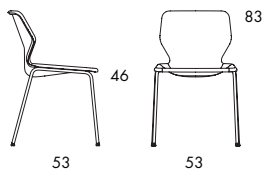

O49 4.65 kg | 0.29 m³/pc

O49A 4.95 kg | 0.36 m³/2 pcs

STACKABLE CHAIR | ARMCHAIR. Seat shell in vacuum-formed ABS-plastic. Chrome-plated steel frame (chrome III). With or without arms. Flexible feet in acetal plastic.

O49 4.65 kg | 0.29 m³/pc 

	O49
Seat height	46
Overall height	83
Seat width	50
Overall width	53
Seat depth	44
Overall depth	53
Weight, kg	4.65
Cbm	0.29/pcs
Cbm	0.38/4 pcs

O49A 4.95 kg | 0.36 m³/2 pcs 

O49A	
Seat height	46
Overall height	83
Seat width	50
Overall width	58
Seat depth	44
Overall depth	53
Weight, kg	4.95
Cbm	0.36/2 pcs
Cbm	0.38/4 pcs