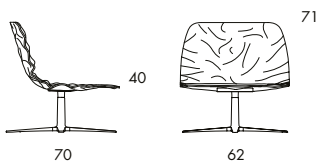

B505D

	B18
Seat height	41
Overall height	72
Seat width	67
Overall width	72
Seat depth	56
Overall depth	70

SWIVEL EASY-CHAIR. Seat shell of compression moulded wood veneer and polyurethane padding. Upholstered in fabric or leather, listed below. Black lacquered swivel base in steel. Plastic foot. Refer to the fabric list in the pricelist under Dent Lounge for suitable fabrics. Please consult us for other fabric selections. Dent is a large family that also includes chairs and barstools with seatshells in wood or dressed versions.

Basic Fabrics		Fabric Type 1		Fabric Type 2		Fabric Type 3		Fabric Type 4		Fabric Type 5		Leather I	
Xtreme	Camira	Remix 3	Kvadrat	Atlas	Kvadrat	Steelcut 3	Kvadrat	Sunniva 3	Kvadrat	Floyd	Kvadrat	Elmotique	Elmo
X2	Camira	Cody	Svensson	Crisp	Gabriel	Steelcut Trio 3	Kvadrat	Fiord 2	Kvadrat			Elmosoft	Elmo
Step TR.CS	Gabriel	Step Melange TR.CS	Gabriel	Passion	Gabriel	Melange Nap	Kvadrat	Steelcut Quartet	Kvadrat				
				Connect	Gabriel	Canvas 2	Kvadrat						
				Fame	Gabriel	Morph	Gabriel						
						Capture	Gabriel