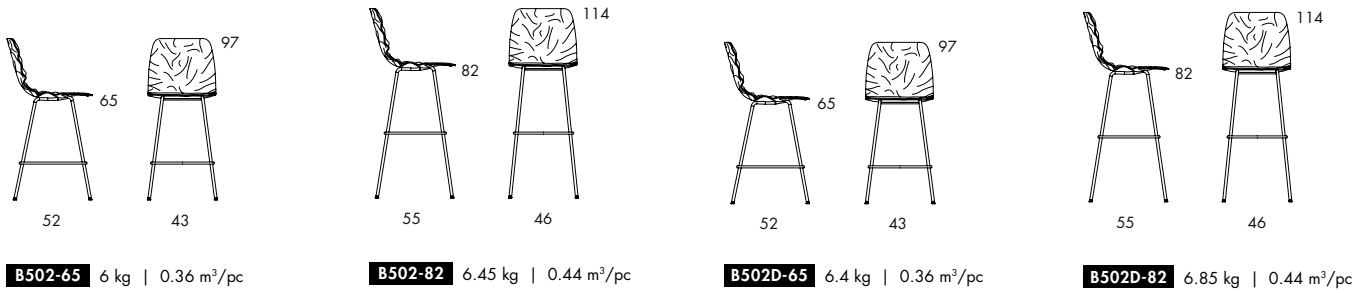

BAR CHAIR. Seat shell in painted, compression moulded, layer-glued wood veneer or upholstered in fabric or leather with polyurethane padding. Chrome plated (chrome III) or painted steel frame. Plastic foot. Paint finishes are applied to ash veneer. Refer to the list below for suitable fabrics for Dent. Please consult us for other fabric selections.

Dent Bar is also available as an ordinary chair.

	B502-65		B502-82		B502D-65		B502D-82
Seat height	65	Seat height	82	Seat height	65	Seat height	82
Overall height	97	Overall height	114	Overall height	97	Overall height	114
Seat width	41	Seat width	41	Seat width	41	Seat width	41
Overall width	43	Overall width	46	Overall width	43	Overall width	46
Seat depth	38	Seat depth	38	Seat depth	38	Seat depth	38
Overall depth	52	Overall depth	55	Overall depth	52	Overall depth	55
Weight, kg	6	Weight, kg	6.45	Weight, kg	6.4	Weight, kg	6.85
Cbm	0.36	Cbm	0.44	Cbm	0.36	Cbm	0.44

Basic Fabrics	Fabric Type 1		Fabric Type 2		Fabric Type 3		Fabric Type 4		Fabric Type 5		Leather I		
Xtreme	Camira	Remix 3	Kvadrat	Atlas	Kvadrat	Steelcut 3	Kvadrat	Sunniva 3	Kvadrat	Floyd	Kvadrat	Elmotique	Elmo
X2	Camira	Cody	Svensson	Crisp	Gabriel	Steelcut Trio 3	Kvadrat	Fiord 2	Kvadrat			Elmosoft	Elmo
Step TR.CS	Gabriel	Step Melange TR.CS	Gabriel	Passion	Gabriel	Melange Nap	Kvadrat	Steelcut Quartet	Kvadrat				
				Connect	Gabriel	Canvas 2	Kvadrat						
				Fame	Gabriel	Morph	Gabriel						
						Capture	Gabriel