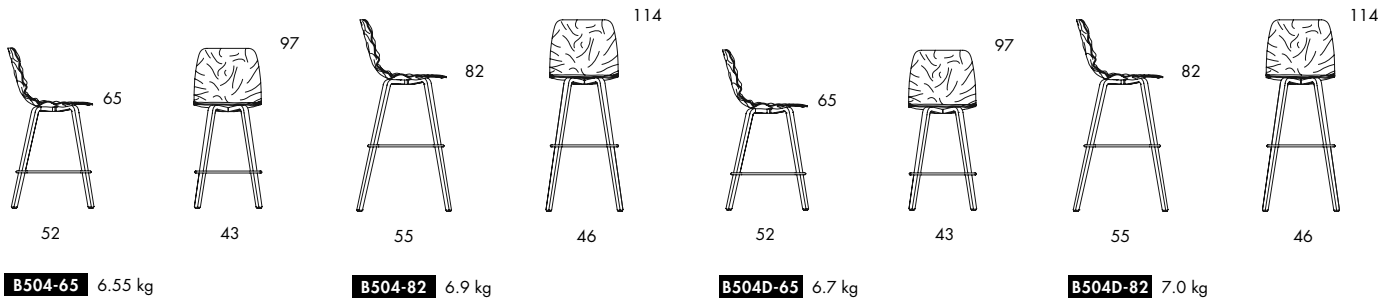

BAR CHAIR. Seat shell in painted, compression moulded, layer-glued wood veneer or upholstered in fabric or leather with polyurethane padding. Underframe in clearlacquered or stained compression-moulded wood veneer. Stainless steel foot ring.

Dent Wood Bar is also available as an ordinary chair.

B504-65		B504-82		B504D-65		B504D-82	
Seat height	65	Seat height	82	Seat height	65	Seat height	82
Overall height	97	Overall height	114	Overall height	97	Overall height	114
Seat width	42	Seat width	42	Seat width	42	Seat width	42
Overall width	43	Overall width	46	Overall width	43	Overall width	46
Seat depth	40	Seat depth	40	Seat depth	40	Seat depth	40
Overall depth	55	Overall depth	55	Overall depth	55	Overall depth	55

Basic Fabrics	Fabric Type 1		Fabric Type 2		Fabric Type 3		Fabric Type 4		Fabric Type 5		Leather I		
Xtreme	Camira	Remix 3	Kvadrat	Atlas	Kvadrat	Steelcut 3	Kvadrat	Sunniva 3	Kvadrat	Floyd	Kvadrat	Elmotique	Elmo
X2	Camira	Cody	Svensson	Crisp	Gabriel	Steelcut Trio 3	Kvadrat	Fiord 2	Kvadrat			Elmosoft	Elmo
Step TR.CS	Gabriel	Step Melange TR.CS	Gabriel	Passion	Gabriel	Melange Nap	Kvadrat	Steelcut Quartet	Kvadrat				
				Connect	Gabriel	Canvas 2	Kvadrat						
				Fame	Gabriel	Morph	Gabriel						
						Capture	Gabriel