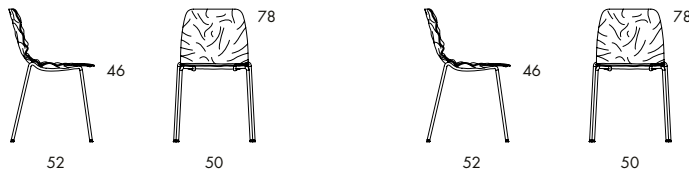

**B502** 4.1 kg | 0.33 m<sup>3</sup>/2 pcs

**B502D** 4.1 kg | 0.33 m<sup>3</sup>/2 pcs

	<b>B502</b>
Seat height	46
Overall height	78
Seat width	41
Overall width	42
Seat depth	38
Overall depth	52
Weight, kg	4.45
Cbm	0.33/2 pcs

	<b>B502D</b>
Seat height	46
Overall height	78
Seat width	41
Overall width	42
Seat depth	38
Overall depth	52
Weight, kg	4.45
Cbm	0.33/2 pcs

**CHAIR.** Seat shell in painted, compression moulded, layer-glued wood veneer or upholstered in fabric or leather with polyurethane padding. Chrome plated (chrome III) or painted steel frame. Plastic foot. Paint finishes are applied to ash veneer. Refer to the list below for suitable fabrics for Dent. Please consult us for other fabric selections.

Dent is also available as a barstool, height 65 cm and 82 cm.

Basic Fabrics		Fabric Type 1		Fabric Type 2		Fabric Type 3		Fabric Type 4		Fabric Type 5		Leather I	
Xtreme	Camira	Remix 3	Kvadrat	Atlas	Kvadrat	Steelcut 3	Kvadrat	Sunniva 3	Kvadrat	Floyd	Kvadrat	Elmotique	Elmo
X2	Camira	Cody	Svensson	Crisp	Gabriel	Steelcut Trio 3	Kvadrat	Fiord 2	Kvadrat			Elmosoft	Elmo
Step TR.CS	Gabriel	Step Melange TR.CS	Gabriel	Passion	Gabriel	Melange Nap	Kvadrat	Steelcut Quartet	Kvadrat				
				Connect	Gabriel	Canvas 2	Kvadrat						
				Fame	Gabriel	Morph	Gabriel						
						Capture	Gabriel						

**B501** 4.35 kg | 0.32 m<sup>3</sup>/4 pcs 

**B501D** 4.35 kg | 0.32 m<sup>3</sup>/4 pcs 

**B501**  
 Seat height 46  
 Overall height 78  
 Seat width 41  
 Overall width 50  
 Seat depth 38  
 Overall depth 52  
 Weight, kg 4.35  
 Cbm 0.32/4 pcs