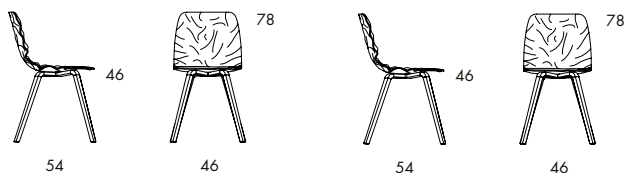

B504 4.95 kg | 0.32 m³/2 pcs

B504D 4.95 kg | 0.32 m³/2 pcs

CHAIR. Seat shell in painted, compression moulded, layer-glued wood veneer or upholstered in fabric or leather with polyurethane padding. Underframe in clearlacquered or stained compression-moulded wood veneer. Plastic foot. Paint finishes are applied to ash veneer. Refer to the list below for suitable fabrics for Dent. Please consult us for other fabric selections.

Dent Wood is also available as a barstool, height 65 cm and 82 cm.

	B504
Seat height	46
Overall height	78
Seat width	41
Overall width	46
Seat depth	38
Overall depth	54
Weight, kg	4.95
Cbm	0.32/2 pcs

	B504D
Seat height	46
Overall height	78
Seat width	41
Overall width	46
Seat depth	38
Overall depth	54
Weight, kg	4.95
Cbm	0.32/2 pcs

Basic Fabrics	Fabric Type 1		Fabric Type 2		Fabric Type 3		Fabric Type 4		Fabric Type 5		Leather I		
Xtreme	Camira	Remix 3	Kvadrat	Atlas	Kvadrat	Steelcut 3	Kvadrat	Sunniva 3	Kvadrat	Floyd	Kvadrat	Elmotique	Elmo
X2	Camira	Cody	Svensson	Crisp	Gabriel	Steelcut Trio 3	Kvadrat	Fiord 2	Kvadrat			Elmosoft	Elmo
Step TR.CS	Gabriel	Step Melange TR.CS	Gabriel	Passion	Gabriel	Melange Nap	Kvadrat	Steelcut Quartet	Kvadrat				
				Connect	Gabriel	Canvas 2	Kvadrat						
				Fame	Gabriel	Morph	Gabriel						
						Capture	Gabriel