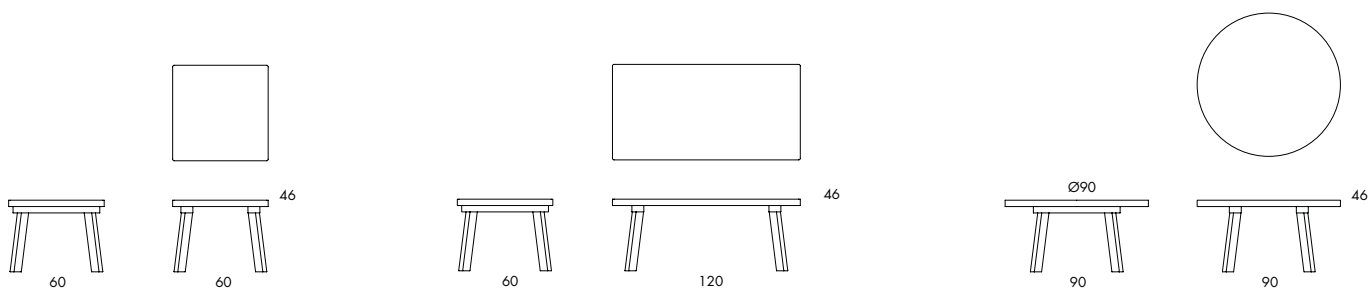

	<b>O210</b>
Seat height	41
Overall height	72
Overall width	50
Overall depth	70

**L210**

**COFFEE TABLE.** Solid pine, clear lacquered or Osmo treated. Other colours in Osmo/hard-wax or lacquered finishes available for projects.

**L210**  
 Table height 46  
 Table top 60x60 | 60x120 | Ø90

**9A | OSMO**

1. CRÈME  
3136

2. CLAY  
3116

3. RUST  
3138

4. EBENHOLZ  
3161

5. RED  
3104

6. YELLOW  
3105