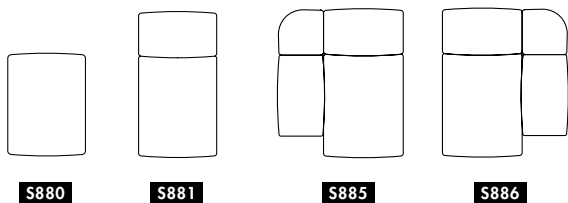

**BOB Home**

**BOB Home Wide**

**MODULAR SOFA | BENCH | EASY CHAIR | FOOTSTOOL.** Frame of wood. Moulded polyurethane foam with fabric or leather cover. Seat height 40cm. Plastic feet. Built-in connection fitting. BOB Home has +9cm deeper and softer seat than BOB and intended to be built as armchairs, sofas and benches in different sizes.

**S851** 9.7 kg

**S851**  
 Seat height 40  
 Overall height 72  
 Seat width 26-∞  
 Overall width 26-∞  
 Seat depth 68  
 Overall depth 96

**S853** 4.0 kg

**S853**  
 Seat height 40  
 Overall height 40  
 Seat width 27-∞  
 Overall width 27-∞  
 Seat depth 68  
 Overall depth 68

**S854** 10.0 kg

**S854**  
 Seat height 40  
 Overall height 72  
 Seat width 27-∞  
 Overall width 38-∞  
 Seat depth 68  
 Overall depth 96

**S855** 24.0 kg

**S855|S856**  
 Seat height 40  
 Overall height 72  
 Seat width 26-∞  
 Overall width 56-∞  
 Seat depth 68  
 Overall depth 96

**S856** 24.0 kg

**S857** 21,1 kg

**S857|S858**  
 Overall height 72  
 Seat width 26-∞  
 Overall width 39-∞  
 Seat depth 68  
 Overall depth 96

**S858** 21,1 kg

**S880**

**S870**

Seat height 40  
 Overall height 40  
 Seat width 52-∞  
 Seat depth 68  
 Overall depth 68