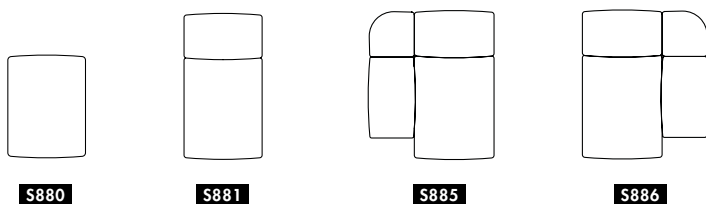

**S851** 9.7 kg

**S851**  
 Seat height 40  
 Overall height 72  
 Seat width 26-∞  
 Overall width 26-∞  
 Seat depth 68  
 Overall depth 96

**S853** 4.0 kg

**S853**  
 Seat height 40  
 Overall height 40  
 Seat width 27-∞  
 Overall width 27-∞  
 Seat depth 68  
 Overall depth 68

**S854** 10.0 kg

**S854**  
 Seat height 40  
 Overall height 72  
 Seat width 27-∞  
 Overall width 38-∞  
 Seat depth 68  
 Overall depth 96

**S855** 24.0 kg

**S855|S856**  
 Seat height 40  
 Overall height 72  
 Seat width 26-∞  
 Overall width 56-∞  
 Seat depth 68  
 Overall depth 96

**S856** 24.0 kg

**S857** 21,1 kg

**S857|S858**  
 Overall height 72  
 Seat width 26-∞  
 Overall width 39-∞  
 Seat depth 68  
 Overall depth 96

**S858** 21,1 kg

**S880**

**S870**

Seat height 40  
 Overall height 40  
 Seat width 52-∞  
 Seat depth 68  
 Overall depth 68

**S881**

Seat height 40  
 Overall height 72  
 Seat width 52-∞  
 Seat depth 68  
 Overall depth 96

**S885 | S886**

Seat height 40  
 Overall height 40  
 Seat width 52-∞  
 Overall width 82-∞  
 Seat depth 68  
 Overall depth 96