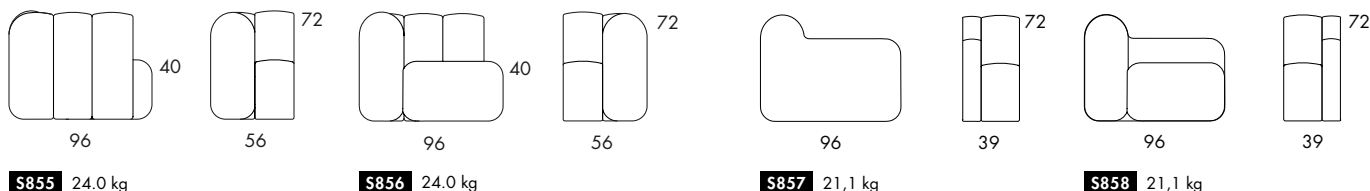

**Planners for BOB on our website:** Link to **BOB Home Planner** [HERE](#).

If you want to build other variants, use our **CAD files** [HERE](#).

**S850** 5.0 kg

**S850**  
 Seat height 40  
 Overall height 40  
 Seat width 26-∞  
 Overall width 26-∞  
 Seat depth 68  
 Overall depth 68

**S851** 9.7 kg

**S851**  
 Seat height 40  
 Overall height 72  
 Seat width 26-∞  
 Overall width 26-∞  
 Seat depth 68  
 Overall depth 96

**S853** 4.0 kg

**S853**  
 Seat height 40  
 Overall height 40  
 Seat width 27-∞  
 Overall width 27-∞  
 Seat depth 68  
 Overall depth 68

**S854** 10.0 kg

**S854**  
 Seat height 40  
 Overall height 72  
 Seat width 27-∞  
 Overall width 38-∞  
 Seat depth 68  
 Overall depth 96

**S855** 24.0 kg

**S855|S856**  
 Seat height 40  
 Overall height 72  
 Seat width 26-∞  
 Overall width 56-∞  
 Seat depth 68  
 Overall depth 96

**S856** 24.0 kg

**S857** 21,1 kg

**S857|S858**  
 Overall height 72  
 Seat width 26-∞  
 Overall width 39-∞  
 Seat depth 68  
 Overall depth 96

**S858** 21,1 kg

**S880**

**S870**

Seat height 40  
 Overall height 40  
 Seat width 52-∞  
 Seat depth 68  
 Overall depth 68