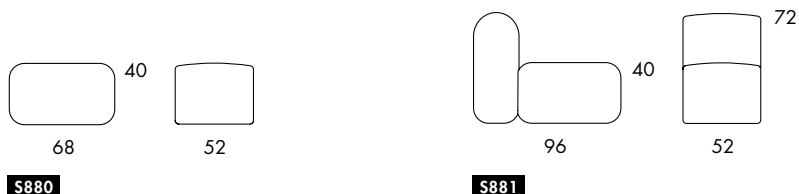

**S851** 9.7 kg

**S851**  
 Seat height 40  
 Overall height 72  
 Seat width 26-∞  
 Overall width 26-∞  
 Seat depth 68  
 Overall depth 96

**S853** 4.0 kg

**S853**  
 Seat height 40  
 Overall height 40  
 Seat width 27-∞  
 Overall width 27-∞  
 Seat depth 68  
 Overall depth 68

**S854** 10.0 kg

**S854**  
 Seat height 40  
 Overall height 72  
 Seat width 27-∞  
 Overall width 38-∞  
 Seat depth 68  
 Overall depth 96

**S855** 24.0 kg

**S855|S856**  
 Seat height 40  
 Overall height 72  
 Seat width 26-∞  
 Overall width 56-∞  
 Seat depth 68  
 Overall depth 96

**S856** 24.0 kg

**S857** 21,1 kg

**S857|S858**  
 Overall height 72  
 Seat width 26-∞  
 Overall width 39-∞  
 Seat depth 68  
 Overall depth 96

**S858** 21,1 kg

**S880**

**S870**

Seat height 40  
 Overall height 40  
 Seat width 52-∞  
 Seat depth 68  
 Overall depth 68

**S881**

Seat height 40  
 Overall height 72  
 Seat width 52-∞  
 Seat depth 68  
 Overall depth 96

**S885 | S886**

Seat height 40  
 Overall height 40  
 Seat width 52-∞  
 Overall width 82-∞  
 Seat depth 68  
 Overall depth 96