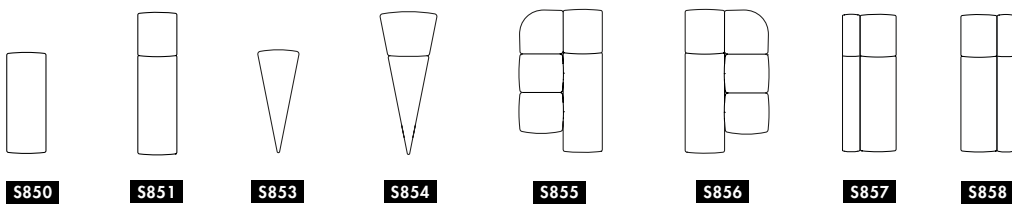

S850 5.0 kg

S850
Seat height 40
Overall height 40
Seat width 26-∞
Overall width 26-∞
Seat depth 68
Overall depth 68

S851 9.7 kg

S851
Seat height 40
Overall height 72
Seat width 26-∞
Overall width 26-∞
Seat depth 68
Overall depth 96

S853 4.0 kg

S853
Seat height 40
Overall height 40
Seat width 27-∞
Overall width 27-∞
Seat depth 68
Overall depth 68

S854 10.0 kg

S854
Seat height 40
Overall height 72
Seat width 27-∞
Overall width 38-∞
Seat depth 68
Overall depth 96