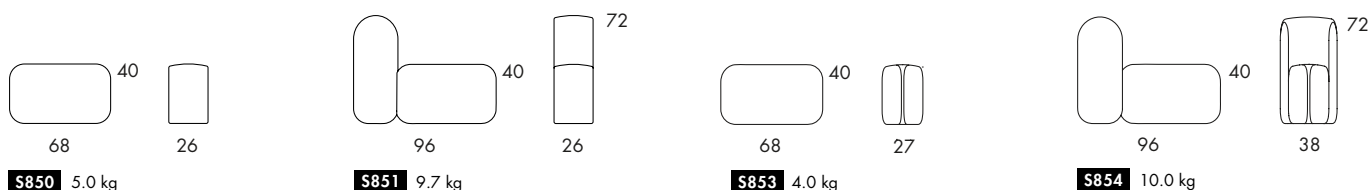

S850 5.0 kg

S850
Seat height 40
Overall height 40
Seat width 26-∞
Overall width 26-∞
Seat depth 68
Overall depth 68

S851 9.7 kg

S851
Seat height 40
Overall height 72
Seat width 26-∞
Overall width 26-∞
Seat depth 68
Overall depth 96

S853 4.0 kg

S853
Seat height 40
Overall height 40
Seat width 27-∞
Overall width 27-∞
Seat depth 68
Overall depth 68

S854 10.0 kg

S854
Seat height 40
Overall height 72
Seat width 27-∞
Overall width 38-∞
Seat depth 68
Overall depth 96