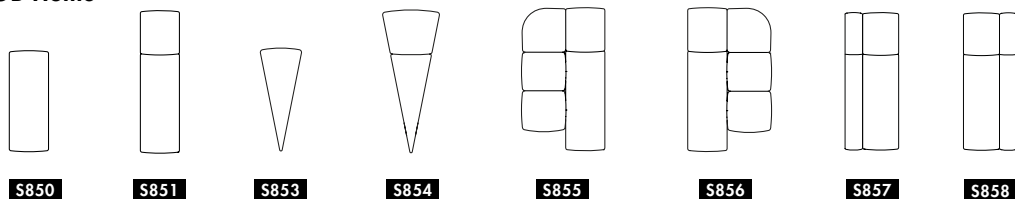

**BOB Home**

**BOB Home Wide**

**MODULAR SOFA | BENCH | EASY CHAIR | FOOTSTOOL.** Frame of wood. Moulded polyurethane foam with fabric or leather cover. Seat height 40cm. Plastic feet. Built-in connection fitting. BOB Home has +9cm deeper and softer seat than BOB and intended to be built as armchairs, sofas and benches in different sizes.

**S851** 9.7 kg

**S851**  
 Seat height 40  
 Overall height 72  
 Seat width 26-∞  
 Overall width 26-∞  
 Seat depth 68  
 Overall depth 96

**S853** 4.0 kg

**S853**  
 Seat height 40  
 Overall height 40  
 Seat width 27-∞  
 Overall width 27-∞  
 Seat depth 68  
 Overall depth 68

**S854** 10.0 kg

**S854**  
 Seat height 40  
 Overall height 72  
 Seat width 27-∞  
 Overall width 38-∞  
 Seat depth 68  
 Overall depth 96

**S855** 24.0 kg

**S855|S856**  
 Seat height 40  
 Overall height 72  
 Seat width 26-∞  
 Overall width 56-∞  
 Seat depth 68  
 Overall depth 96

**S881**

Seat height 40  
 Overall height 72  
 Seat width 52-∞  
 Seat depth 68  
 Overall depth 96

**S885 | S886**

Seat height 40  
 Overall height 40  
 Seat width 52-∞  
 Overall width 82-∞  
 Seat depth 68  
 Overall depth 96