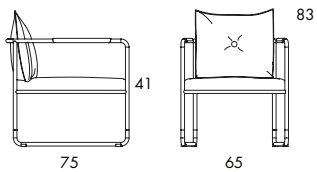

O651 13.5 kg | 0.45 m³/pc (1.7 m³/4 pcs)

O652 14.5 kg | 0.45 m³/pc (1.7 m³/4 pcs)

EASY CHAIR WITH ARMRESTS. Frame with casters or steel runners. Seat with wood and steel frame with no-sag springs. Moulded CMHR foam padding. Frame in chrome-plated (chrome III) or black-painted steel. The seat and back cushion button are always upholstered in leather. Standard leather is Elmodesign Piqué cc. Óc. Back cushion upholstered in selected fabric from list. Armrest upholstered in leather is an option.

O651 13.5 kg | 0.45 m³/pc (1.7 m³/4 pcs)

	O651
Seat height	41
Overall height	83
Overall width	65
Seat depth	48
Overall depth	75

O652 14.5 kg | 0.45 m³/pc (1.7 m³/4 pcs)

	O652
Seat height	41
Overall height	83
Overall width	65
Seat depth	48
Overall depth	75