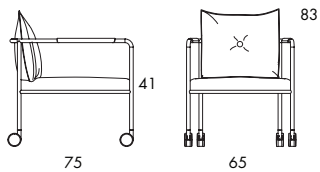

O651 13.5 kg | 0.45 m³/pc (1.7 m³/4 pcs)

O652 14.5 kg | 0.45 m³/pc (1.7 m³/4 pcs)

EASY CHAIR WITH ARMRESTS. Frame with casters or steel runners. Seat with wood and steel frame with no-sag springs. Moulded CMHR foam padding. Frame in chrome-plated (chrome III) or black-painted steel. The seat and back cushion button are always upholstered in leather. Standard leather is Elmodesign Piqué cc. Óc. Back cushion upholstered in selected fabric from list. Armrest upholstered in leather is an option.

O651 13.5 kg | 0.45 m³/pc (1.7 m³/4 pcs)

	O651
Seat height	41
Overall height	83
Overall width	65
Seat depth	48
Overall depth	75

O652 14.5 kg | 0.45 m³/pc (1.7 m³/4 pcs)

	O652
Seat height	41
Overall height	83
Overall width	65
Seat depth	48
Overall depth	75