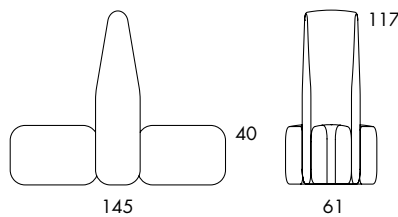

S804 11.3 kg | 1 m³/4 pcs

S804
 Seat height 40
 Overall height 72
 Seat width 27-∞
 Overall width 38-∞
 Seat depth 58
 Overall depth 86
 Cbm 1/16pmc

S808 17.9 kg

S808
 Seat height 40
 Overall height 72
 Seat width 61
 Overall width 61-∞
 Seat depth 58
 Overall depth 88

S809 21.6 kg

S809
 Seat height 40
 Overall height 72
 Seat width 61
 Overall width 61-∞
 Seat depth 58
 Overall depth 145

S805 / S806 28.1 kg | 1 m²/2 pcs

S805 / S806
 Seat height 40
 Overall height 72
 Seat width 26-∞
 Overall width 56-∞
 Seat depth 58
 Overall depth 87
 Cbm 1/2pmc

S806 28.1 kg | 1 m²/2 pcs

S861

S861
 Seat height 40
 Overall height 117
 Seat width 26-∞
 Overall width 26-∞
 Seat depth 59
 Overall depth 87

S862

S862
 Seat height 40
 Overall height 117
 Seat width 26-∞
 Overall width 26-∞
 Seat depth 59
 Overall depth 145

S864

S864
 Seat height 40
 Overall height 117
 Seat width 27-∞
 Overall width 39-∞
 Seat depth 59
 Overall depth 87

S868

S868
 Seat height 40
 Overall height 117
 Seat width 61-∞
 Overall width 61-∞
 Seat depth 59
 Overall depth 87