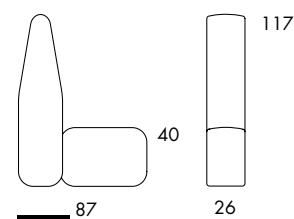

S801 11.0 kg | 1 m³/12 pcs

S801
 Seat height 40
 Overall height 72
 Seat width 26-∞
 Overall width 26-∞
 Seat depth 59
 Overall depth 87
 Cbm 1/6 pcs

S802 15.3 kg | 1,1 m³/3 pcs

S802
 Seat height 40
 Overall height 72
 Seat width 26-∞
 Overall width 26-∞
 Seat depth 59x2
 Overall depth 145
 Cbm 1,1/3 pcs

S804 11.3 kg | 1 m³/4 pcs

S804
 Seat height 40
 Overall height 72
 Seat width 27-∞
 Overall width 38-∞
 Seat depth 58
 Overall depth 86
 Cbm 1/16pmc

S808 17.9 kg

S808
 Seat height 40
 Overall height 72
 Seat width 61
 Overall width 61-∞
 Seat depth 58
 Overall depth 88

S809 21.6 kg

S809
 Seat height 40
 Overall height 72
 Seat width 61
 Overall width 61-∞
 Seat depth 58
 Overall depth 145

S805 / S806 28.1 kg | 1 m²/2 pcs

S805 / S806
 Seat height 40
 Overall height 72
 Seat width 26-∞
 Overall width 56-∞
 Seat depth 58
 Overall depth 87
 Cbm 1/2pmc

S806 28.1 kg | 1 m²/2 pcs

S861

S861
 Seat height 40
 Overall height 117
 Seat width 26-∞
 Overall width 26-∞
 Seat depth 59
 Overall depth 87

S862

S862
 Seat height 40
 Overall height 117
 Seat width 26-∞
 Overall width 26-∞
 Seat depth 59
 Overall depth 145