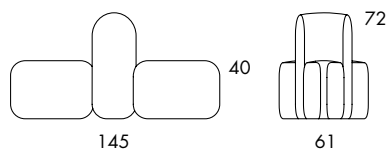

S803
 Seat height 40
 Overall height 40
 Seat width 27-∞
 Overall width 27-∞
 Seat depth 58
 Overall depth 58
 Cbm 1/16pmc

S807
 Seat height 40
 Overall height 40
 Seat width 31
 Overall width 31-∞
 Seat depth 58
 Overall depth 58

S810
 Seat height 40
 Overall height 40
 Seat width 28
 Overall width 28-∞
 Seat depth 57
 Overall depth 57

S811
 Seat height 40
 Overall height 40
 Seat width 57
 Overall width 57
 Seat depth 57
 Overall depth 57

S801 11.0 kg | 1 m³/12 pcs

S801
 Seat height 40
 Overall height 72
 Seat width 26-∞
 Overall width 26-∞
 Seat depth 59
 Overall depth 87
 Cbm 1/6 pcs

S802 15.3 kg | 1,1 m³/3 pcs

S802
 Seat height 40
 Overall height 72
 Seat width 26-∞
 Overall width 26-∞
 Seat depth 59x2
 Overall depth 145
 Cbm 1,1/3 pcs

S804 11.3 kg | 1 m³/4 pcs

S804
 Seat height 40
 Overall height 72
 Seat width 27-∞
 Overall width 38-∞
 Seat depth 58
 Overall depth 86
 Cbm 1/16pmc

S808 17.9 kg

S808
 Seat height 40
 Overall height 72
 Seat width 61
 Overall width 61-∞
 Seat depth 58
 Overall depth 88