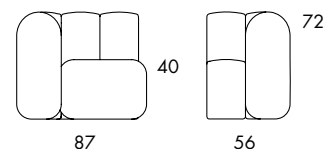

S810
 Seat height 40
 Overall height 40
 Seat width 28
 Overall width 28-∞
 Seat depth 57
 Overall depth 57

S811
 Seat height 40
 Overall height 40
 Seat width 57
 Overall width 57
 Seat depth 57
 Overall depth 57

S801 11.0 kg | 1 m³/12 pcs

S801
 Seat height 40
 Overall height 72
 Seat width 26-∞
 Overall width 26-∞
 Seat depth 59
 Overall depth 87
 Cbm 1/6 pcs

S802 15.3 kg | 1,1 m³/3 pcs

S802
 Seat height 40
 Overall height 72
 Seat width 26-∞
 Overall width 26-∞
 Seat depth 59x2
 Overall depth 145
 Cbm 1,1/3 pcs

S804 11.3 kg | 1 m³/4 pcs

S804
 Seat height 40
 Overall height 72
 Seat width 27-∞
 Overall width 38-∞
 Seat depth 58
 Overall depth 86
 Cbm 1/16pmc

S808 17.9 kg

S808
 Seat height 40
 Overall height 72
 Seat width 61
 Overall width 61-∞
 Seat depth 58
 Overall depth 88

S809 21.6 kg

S809
 Seat height 40
 Overall height 72
 Seat width 61
 Overall width 61-∞
 Seat depth 58
 Overall depth 145

S805 / S806 28.1 kg | 1 m²/2 pcs

S805 / S806
 Seat height 40
 Overall height 72
 Seat width 26-∞
 Overall width 56-∞
 Seat depth 58
 Overall depth 87
 Cbm 1/2pmc