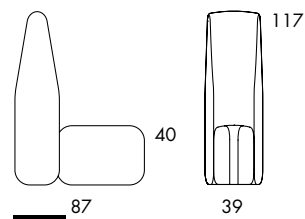

S804 11.3 kg | 1 m³/4 pcs

S804
 Seat height 40
 Overall height 72
 Seat width 27-∞
 Overall width 38-∞
 Seat depth 58
 Overall depth 86
 Cbm 1/16pmc

S808 17.9 kg

S808
 Seat height 40
 Overall height 72
 Seat width 61
 Overall width 61-∞
 Seat depth 58
 Overall depth 88

S809 21.6 kg

S809
 Seat height 40
 Overall height 72
 Seat width 61
 Overall width 61-∞
 Seat depth 58
 Overall depth 145

S805 / S806 28.1 kg | 1 m²/2 pcs

S805 / S806
 Seat height 40
 Overall height 72
 Seat width 26-∞
 Overall width 56-∞
 Seat depth 58
 Overall depth 87
 Cbm 1/2pmc

S806 28.1 kg | 1 m²/2 pcs

S861

S861
 Seat height 40
 Overall height 117
 Seat width 26-∞
 Overall width 26-∞
 Seat depth 59
 Overall depth 87

S862

S862
 Seat height 40
 Overall height 117
 Seat width 26-∞
 Overall width 26-∞
 Seat depth 59
 Overall depth 145

S864

S864
 Seat height 40
 Overall height 117
 Seat width 27-∞
 Overall width 39-∞
 Seat depth 59
 Overall depth 87

S868

S868
 Seat height 40
 Overall height 117
 Seat width 61-∞
 Overall width 61-∞
 Seat depth 59
 Overall depth 87