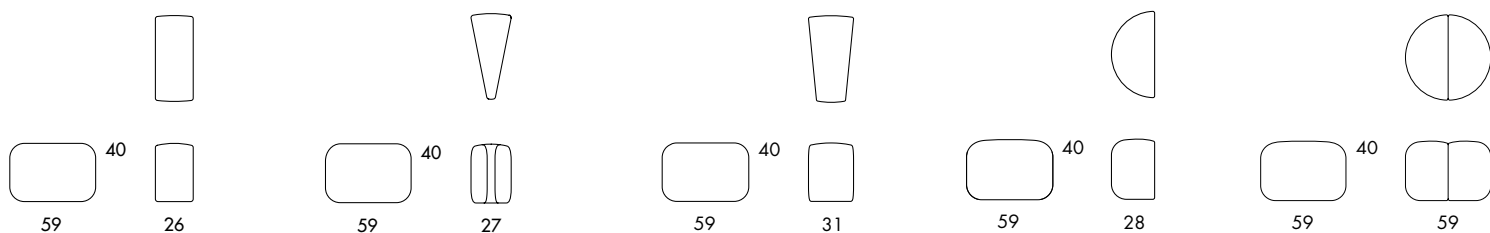

MODULAR SOFA | BENCH | EASY CHAIR | FOOTSTOOL. Frame of wood. Moulded polyurethane foam with fabric or leather cover. Plastic feet. Built-in connection fitting. If a fabric/color option is used for fewer than 4 modules for a multicolored BOB the option is regarded as one fabric type higher. For different fabrics in seat and back the higher fabric price applies. Base in black lacquered wood +6cm gives seat height 46cm.

S800 5.0 kg | 1 m³/12 pcs

S803 3.75 kg | 1 m³/16 pcs

S807 5.5 kg

S810 4.0 kg

S811 8.0 kg

S800
 Seat height 40
 Overall height 40
 Seat width 26-∞
 Overall width 26-∞
 Seat depth 59
 Overall depth 59
 Cbm 1/12pmc

S803
 Seat height 40
 Overall height 40
 Seat width 27-∞
 Overall width 27-∞
 Seat depth 58
 Overall depth 58
 Cbm 1/16pmc

S807
 Seat height 40
 Overall height 40
 Seat width 31
 Overall width 31-∞
 Seat depth 58
 Overall depth 58

S810
 Seat height 40
 Overall height 40
 Seat width 28
 Overall width 28-∞
 Seat depth 57
 Overall depth 57

S811
 Seat height 40
 Overall height 40
 Seat width 57
 Overall width 57
 Seat depth 57
 Overall depth 57