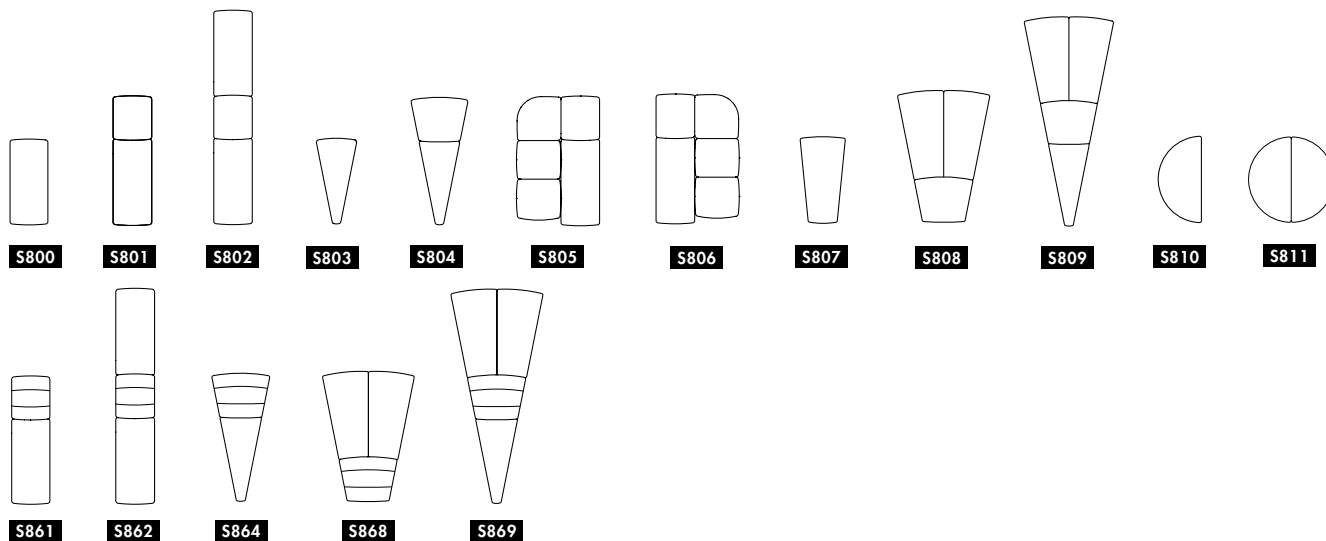

MODULAR SOFA | BENCH | EASY CHAIR | FOOTSTOOL. Frame of wood. Moulded polyurethane foam with fabric or leather cover. Plastic feet. Built-in connection fitting. If a fabric/color option is used for fewer than 4 modules for a multicolored BOB the option is regarded as one fabric type higher. For different fabrics in seat and back the higher fabric price applies. Base in black lacquered wood +6cm gives seat height 46cm.

S800 5.0 kg | 1 m³/12 pcs

S803 3.75 kg | 1 m³/16 pcs

S807 5.5 kg

S810 4.0 kg

S811 8.0 kg

S800
 Seat height 40
 Overall height 40
 Seat width 26-∞
 Overall width 26-∞
 Seat depth 59
 Overall depth 59
 Cbm 1/12pmc

S803
 Seat height 40
 Overall height 40
 Seat width 27-∞
 Overall width 27-∞
 Seat depth 58
 Overall depth 58
 Cbm 1/16pmc

S807
 Seat height 40
 Overall height 40
 Seat width 31
 Overall width 31-∞
 Seat depth 58
 Overall depth 58

S869

S869
 Seat height 40
 Overall height 117
 Seat width 61-∞
 Overall width 61-∞
 Seat depth 59
 Overall depth 145