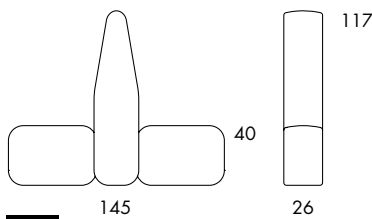

S801 11.0 kg | 1 m³/12 pcs

S801
 Seat height 40
 Overall height 72
 Seat width 26-∞
 Overall width 26-∞
 Seat depth 59
 Overall depth 87
 Cbm 1/6 pcs

S802 15.3 kg | 1,1 m³/3 pcs

S802
 Seat height 40
 Overall height 72
 Seat width 26-∞
 Overall width 26-∞
 Seat depth 59x2
 Overall depth 145
 Cbm 1,1/3 pcs

S804 11.3 kg | 1 m³/4 pcs

S804
 Seat height 40
 Overall height 72
 Seat width 27-∞
 Overall width 38-∞
 Seat depth 58
 Overall depth 86
 Cbm 1/16pmc

S808 17.9 kg

S808
 Seat height 40
 Overall height 72
 Seat width 61
 Overall width 61-∞
 Seat depth 58
 Overall depth 88

S809 21.6 kg

S809
 Seat height 40
 Overall height 72
 Seat width 61
 Overall width 61-∞
 Seat depth 58
 Overall depth 145

S805 / S806 28.1 kg | 1 m²/2 pcs

S805 / S806
 Seat height 40
 Overall height 72
 Seat width 26-∞
 Overall width 56-∞
 Seat depth 58
 Overall depth 87
 Cbm 1/2pmc

S806 28.1 kg | 1 m²/2 pcs

S861

S861
 Seat height 40
 Overall height 117
 Seat width 26-∞
 Overall width 26-∞
 Seat depth 59
 Overall depth 87

S862

S862
 Seat height 40
 Overall height 117
 Seat width 26-∞
 Overall width 26-∞
 Seat depth 59
 Overall depth 145