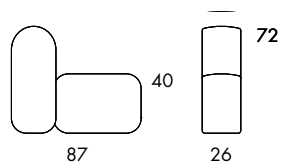

S800 5.0 kg | 1 m³/12 pcs

S803 3.75 kg | 1 m³/16 pcs

S807 5.5 kg

S810 4.0 kg

S811 8.0 kg

S800
 Seat height 40
 Overall height 40
 Seat width 26-∞
 Overall width 26-∞
 Seat depth 59
 Overall depth 59
 Cbm 1/12pmc

S803
 Seat height 40
 Overall height 40
 Seat width 27-∞
 Overall width 27-∞
 Seat depth 58
 Overall depth 58
 Cbm 1/16pmc

S807
 Seat height 40
 Overall height 40
 Seat width 31
 Overall width 31-∞
 Seat depth 58
 Overall depth 58

S810
 Seat height 40
 Overall height 40
 Seat width 28
 Overall width 28-∞
 Seat depth 57
 Overall depth 57

S811
 Seat height 40
 Overall height 40
 Seat width 57
 Overall width 57
 Seat depth 57
 Overall depth 57

S804 11.3 kg | 1 m³/4 pcs

S804
 Seat height 40
 Overall height 72
 Seat width 27-∞
 Overall width 38-∞
 Seat depth 58
 Overall depth 86
 Cbm 1/16pmc

S808 17.9 kg

S808
 Seat height 40
 Overall height 72
 Seat width 61
 Overall width 61-∞
 Seat depth 58
 Overall depth 88