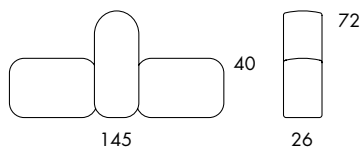

S800 5.0 kg | 1 m³/12 pcs

S803 3.75 kg | 1 m³/16 pcs

S807 5.5 kg

S810 4.0 kg

S811 8.0 kg

S800
 Seat height 40
 Overall height 40
 Seat width 26-∞
 Overall width 26-∞
 Seat depth 59
 Overall depth 59
 Cbm 1/12pmc

S803
 Seat height 40
 Overall height 40
 Seat width 27-∞
 Overall width 27-∞
 Seat depth 58
 Overall depth 58
 Cbm 1/16pmc

S807
 Seat height 40
 Overall height 40
 Seat width 31
 Overall width 31-∞
 Seat depth 58
 Overall depth 58

S810
 Seat height 40
 Overall height 40
 Seat width 28
 Overall width 28-∞
 Seat depth 57
 Overall depth 57

S811
 Seat height 40
 Overall height 40
 Seat width 57
 Overall width 57
 Seat depth 57
 Overall depth 57

S801 11.0 kg | 1 m³/12 pcs

S801
 Seat height 40
 Overall height 72
 Seat width 26-∞
 Overall width 26-∞
 Seat depth 59
 Overall depth 87
 Cbm 1/6 pcs

S802 15.3 kg | 1,1 m³/3 pcs

S802
 Seat height 40
 Overall height 72
 Seat width 26-∞
 Overall width 26-∞
 Seat depth 59x2
 Overall depth 145
 Cbm 1,1/3 pcs