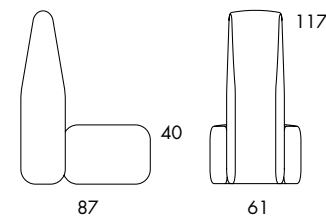

S804 11.3 kg | 1 m³/4 pcs

S804
 Seat height 40
 Overall height 72
 Seat width 27-∞
 Overall width 38-∞
 Seat depth 58
 Overall depth 86
 Cbm 1/16pmc

S808 17.9 kg

S808
 Seat height 40
 Overall height 72
 Seat width 61
 Overall width 61-∞
 Seat depth 58
 Overall depth 88

S809 21.6 kg

S809
 Seat height 40
 Overall height 72
 Seat width 61
 Overall width 61-∞
 Seat depth 58
 Overall depth 145

S805 / S806 28.1 kg | 1 m²/2 pcs

S805 / S806
 Seat height 40
 Overall height 72
 Seat width 26-∞
 Overall width 56-∞
 Seat depth 58
 Overall depth 87
 Cbm 1/2pmc

S806 28.1 kg | 1 m²/2 pcs

S861

S861
 Seat height 40
 Overall height 117
 Seat width 26-∞
 Overall width 26-∞
 Seat depth 59
 Overall depth 87

S862

S862
 Seat height 40
 Overall height 117
 Seat width 26-∞
 Overall width 26-∞
 Seat depth 59
 Overall depth 145

S864

S864
 Seat height 40
 Overall height 117
 Seat width 27-∞
 Overall width 39-∞
 Seat depth 59
 Overall depth 87

S868

S868
 Seat height 40
 Overall height 117
 Seat width 61-∞
 Overall width 61-∞
 Seat depth 59
 Overall depth 87