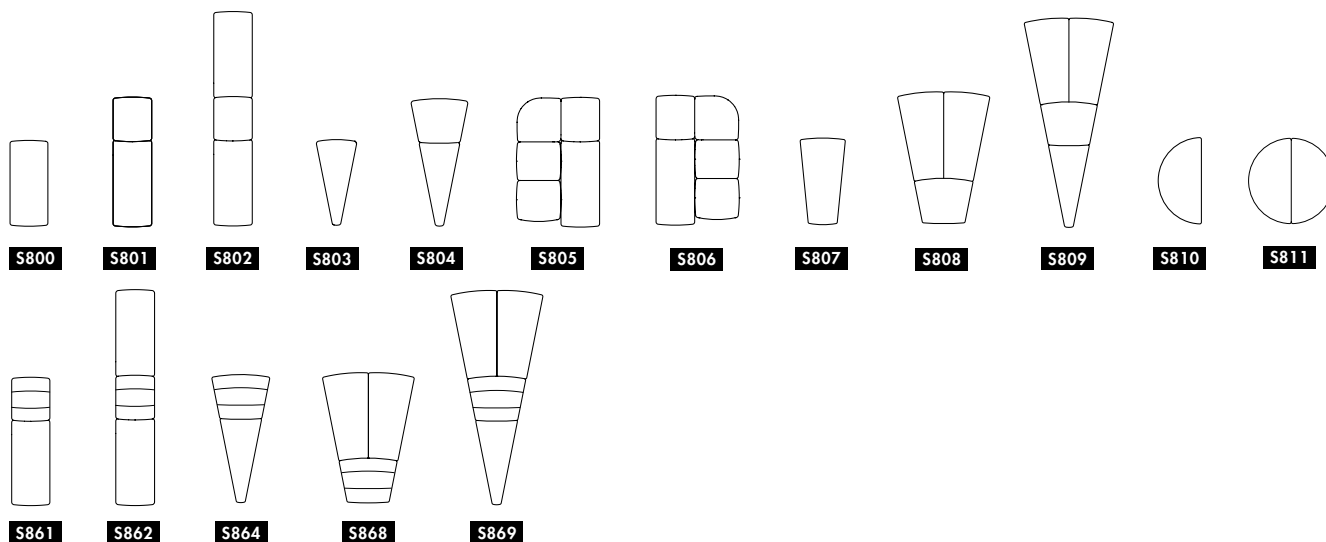

S810
 Seat height 40
 Overall height 40
 Seat width 28
 Overall width 28-∞
 Seat depth 57
 Overall depth 57

S811
 Seat height 40
 Overall height 40
 Seat width 57
 Overall width 57
 Seat depth 57
 Overall depth 57

S801 11.0 kg | 1 m³/12 pcs

S801
 Seat height 40
 Overall height 72
 Seat width 26-∞
 Overall width 26-∞
 Seat depth 59
 Overall depth 87
 Cbm 1/6 pcs

S802 15.3 kg | 1,1 m³/3 pcs

S802
 Seat height 40
 Overall height 72
 Seat width 26-∞
 Overall width 26-∞
 Seat depth 59x2
 Overall depth 145
 Cbm 1,1/3 pcs

S804 11.3 kg | 1 m³/4 pcs

S804
 Seat height 40
 Overall height 72
 Seat width 27-∞
 Overall width 38-∞
 Seat depth 58
 Overall depth 86
 Cbm 1/16pmc

S808 17.9 kg

S808
 Seat height 40
 Overall height 72
 Seat width 61
 Overall width 61-∞
 Seat depth 58
 Overall depth 88

S809 21.6 kg

S809
 Seat height 40
 Overall height 72
 Seat width 61
 Overall width 61-∞
 Seat depth 58
 Overall depth 145

S805 / S806 28.1 kg | 1 m²/2 pcs

S805 / S806
 Seat height 40
 Overall height 72
 Seat width 26-∞
 Overall width 56-∞
 Seat depth 58
 Overall depth 87
 Cbm 1/2pmc