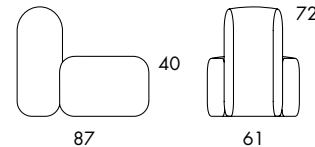

S803
 Seat height 40
 Overall height 40
 Seat width 27-∞
 Overall width 27-∞
 Seat depth 58
 Overall depth 58
 Cbm 1/16pmc

S807
 Seat height 40
 Overall height 40
 Seat width 31
 Overall width 31-∞
 Seat depth 58
 Overall depth 58

S810
 Seat height 40
 Overall height 40
 Seat width 28
 Overall width 28-∞
 Seat depth 57
 Overall depth 57

S811
 Seat height 40
 Overall height 40
 Seat width 57
 Overall width 57
 Seat depth 57
 Overall depth 57

S801 11.0 kg | 1 m³/12 pcs

S801
 Seat height 40
 Overall height 72
 Seat width 26-∞
 Overall width 26-∞
 Seat depth 59
 Overall depth 87
 Cbm 1/6 pcs

S802 15.3 kg | 1,1 m³/3 pcs

S802
 Seat height 40
 Overall height 72
 Seat width 26-∞
 Overall width 26-∞
 Seat depth 59x2
 Overall depth 145
 Cbm 1,1/3 pcs

S804 11.3 kg | 1 m³/4 pcs

S804
 Seat height 40
 Overall height 72
 Seat width 27-∞
 Overall width 38-∞
 Seat depth 58
 Overall depth 86
 Cbm 1/16pmc

S808 17.9 kg

S808
 Seat height 40
 Overall height 72
 Seat width 61
 Overall width 61-∞
 Seat depth 58
 Overall depth 88