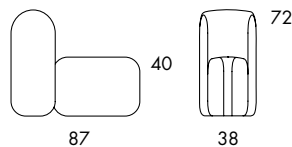

S803
 Seat height 40
 Overall height 40
 Seat width 27-∞
 Overall width 27-∞
 Seat depth 58
 Overall depth 58
 Cbm 1/16pmc

S807
 Seat height 40
 Overall height 40
 Seat width 31
 Overall width 31-∞
 Seat depth 58
 Overall depth 58

S810
 Seat height 40
 Overall height 40
 Seat width 28
 Overall width 28-∞
 Seat depth 57
 Overall depth 57

S811
 Seat height 40
 Overall height 40
 Seat width 57
 Overall width 57
 Seat depth 57
 Overall depth 57

S801 11.0 kg | 1 m³/12 pcs

S801
 Seat height 40
 Overall height 72
 Seat width 26-∞
 Overall width 26-∞
 Seat depth 59
 Overall depth 87
 Cbm 1/6 pcs

S802 15.3 kg | 1,1 m³/3 pcs

S802
 Seat height 40
 Overall height 72
 Seat width 26-∞
 Overall width 26-∞
 Seat depth 59x2
 Overall depth 145
 Cbm 1,1/3 pcs

S804 11.3 kg | 1 m³/4 pcs

S804
 Seat height 40
 Overall height 72
 Seat width 27-∞
 Overall width 38-∞
 Seat depth 58
 Overall depth 86
 Cbm 1/16pmc

S808 17.9 kg

S808
 Seat height 40
 Overall height 72
 Seat width 61
 Overall width 61-∞
 Seat depth 58
 Overall depth 88