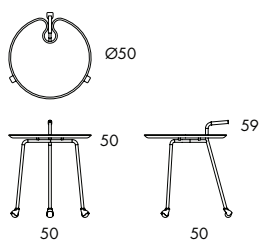

L841 3.95 kg | 0.15 m³/pc

L842 7.9 kg | 0.3 m³/pc

HIGH COFFEE TABLE | LOW COFFEE TABLE. Solid lacquered ash or oak, chrome-plated frame (chrome III) or painted steel according to cc. 2a fine textured finish. Casters Handle covered in black rubber or leather according to cc. 5. Pond L842 has 4 legs, Pond L841 has 3 legs.

L841 3.95 kg | 0.15 m³/pc

	L841
Overall height	59
Table height	50
Table top	Ø50
Weight, kg	3.95
Cbm	0.15

L842 7.9 kg | 0.3 m³/pc

	L842
Overall height	49
Table height	40
Table top	Ø75
Weight, kg	7.9
Cbm	0.3