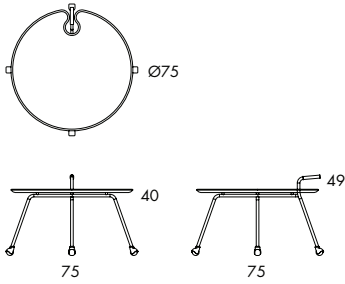

L841 3.95 kg | 0.15 m³/pc

L842 7.9 kg | 0.3 m³/pc

HIGH COFFEE TABLE | LOW COFFEE TABLE. Solid lacquered ash or oak, chrome-plated frame (chrome III) or painted steel according to cc. 2a fine textured finish. Casters Handle covered in black rubber or leather according to cc. 5. Pond L842 has 4 legs, Pond L841 has 3 legs.

L841 3.95 kg | 0.15 m³/pc

	L841
Overall height	59
Table height	50
Table top	Ø50
Weight, kg	3.95
Cbm	0.15

L842 7.9 kg | 0.3 m³/pc

	L842
Overall height	49
Table height	40
Table top	Ø75
Weight, kg	7.9
Cbm	0.3